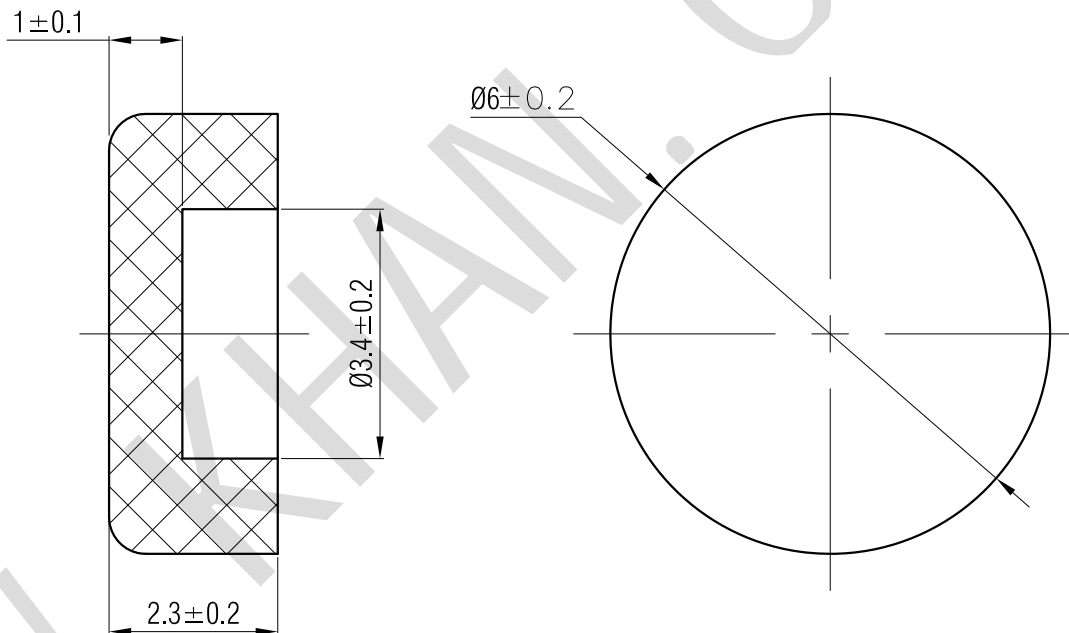

SWITCH CAP
P/N:SC108

Materials PC

Color White , Black
(OEM AVAILABLE)

Packaging

Bulk Package
Inner Package: Plastic bag
Outer Package: Carton

VERSION		PROJECTION	DESIGN	
KH14FE22E			DRAWN	
SCALE	SIZE	 Dimensions are shown:mm(inches)	APPROVAL	
10:1	A4		2014.02.20	